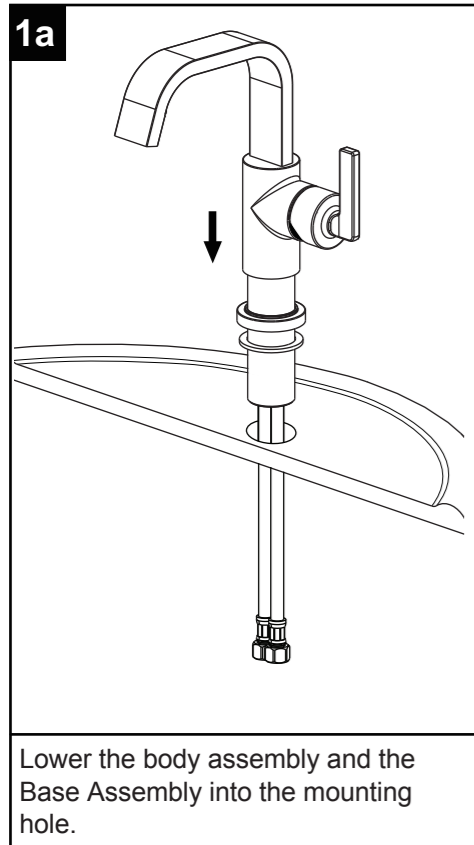

Lower the body assembly and the Base Assembly into the mounting hole.

Install the faucet through the mounting hole.

Carefully tighten spout mounting hardware to secure faucet.

Connect the water supply lines to the hot and cold angle stops.